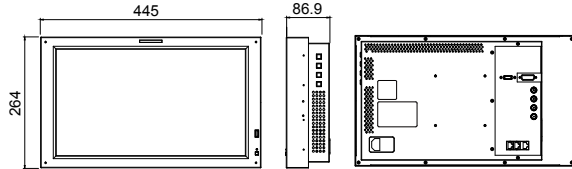

# Studio Wall Monitors

### 제품 규격

- Main Body : 445 x 264 x 86.9 (mm) / 17.51 x 10.39 x 3.42 (inch)  
 - Weight : TBD

### LCD

Size	17.3"
Resolution	1920 x 1080 (16 : 9)
Pixel Pitch	0.199mm
Color Depth	16.7M
Viewing Angle (Typ.)	178°(H) / 178°(V)
Luminance (Max.)	300cd/m <sup>2</sup>
Contrast Ratio	700:1
Display Area	381(H) x 214(V) mm