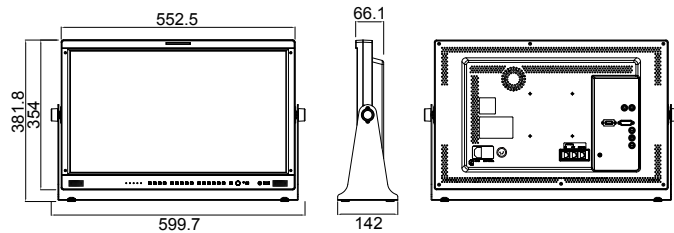

SD/HD/3G-SDI Multi-Format Monitors

LVM-232W-A

Multi Format

제품 규격

- Main Body : 552.5 x 354 x 66.1 (mm) / 21.75 x 13.93 x 2.6 (inch)
- With stand : 599.7 x 381.8 x 142 (mm) / 23.61 x 15.03 x 5.59 (inch)
- Weight : 6.9kg / 15.21lbs

LCD

Size	23"
Resolution	1920 x 1080 (16:9)
Pixel Pitch	0.2652 mm
Color Depth	16.7M
Viewing Angle (Typ.)	178°(H) / 178°(V)
Luminance (Max.)	250 cd/m ² (center)
Contrast Ratio	1000:1
Display Area	509(H) x 286(V)

- 23" 1920 x 1080 (16:9) Resolution
- 3G-SDI Level A/B
- Audio Level Meter Display
- Blue Only
- Focus Assist
- H/V Delay
- Key lock
- Luma(Y') Zone Check
- Marker
- Mono
- Range Error
- Time Code Display
- UMD
- User Aspect
- Various Scan modes
- Waveform/Vectorscope
- Zoom
- CC-608 ANC
- CC-608 LINE 21
- CC-708
- TVLogic Color Calibration Utility