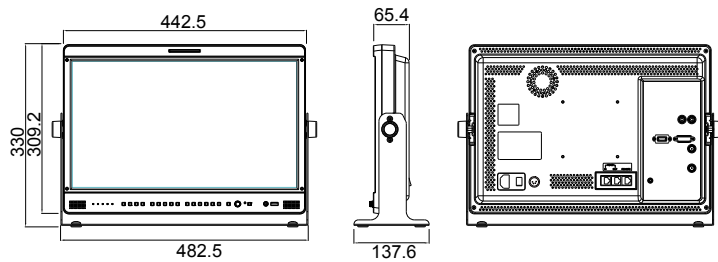

Product Highlights

- 18.5" 1366 x 768 (16:9) Resolution
- 3G-SDI Level A/B
- Audio Level Meter Display
- Blue Only
- Focus Assist
- H/V Delay
- Luma(Y') Zone Check
- Marker
- Mono
- Range Error
- Time Code Display
- UMD
- User Aspect
- Various Scan modes
- Waveform/Vectorscope
- X3 Zoom(PBP)
- Zoom
- CC-608 ANC
- CC-608 LINE 21
- CC-708
- TVLogic Color Calibration Utility

제품 규격

- Main Body : 442.5 x 309.2 x 65.4 (mm) / 17.42 x 12.17 x 2.57 (inch)
- With stand : 482.5 x 330 x 137.6 (mm) / 19.03 x 13.10 x 5.41 (inch)
- Weight : 5.12kg / 11.28lbs

LCD

Size	18.5"
Resolution	1366 x 768 (16 : 9)
Pixel Pitch	0.300mm
Color Depth	16.7M
Viewing Angle (Typ.)	178°(H) / 178°(V)
Luminance (Max.)	250cd/m ² (center)
Contrast Ratio	1000:1
Display Area	410(H) x 230(V) mm